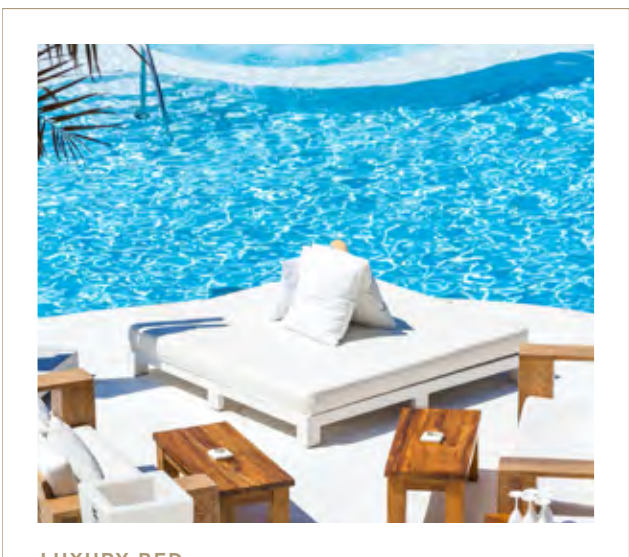

Bed Prices 2021

LUXURY BED