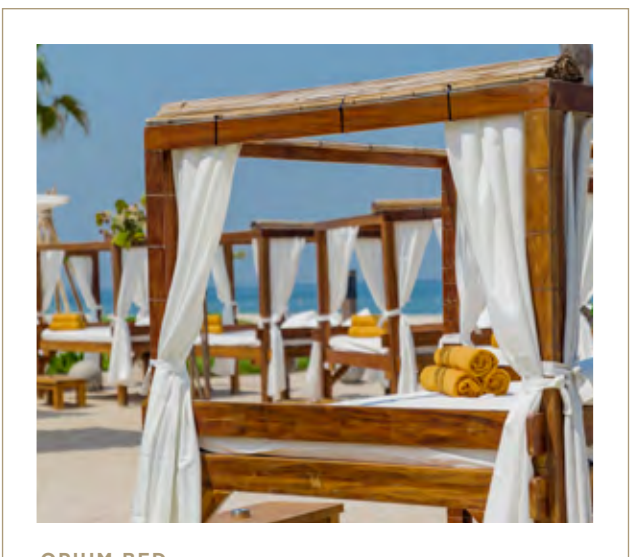

Bed Prices 2021

OPIUM BED