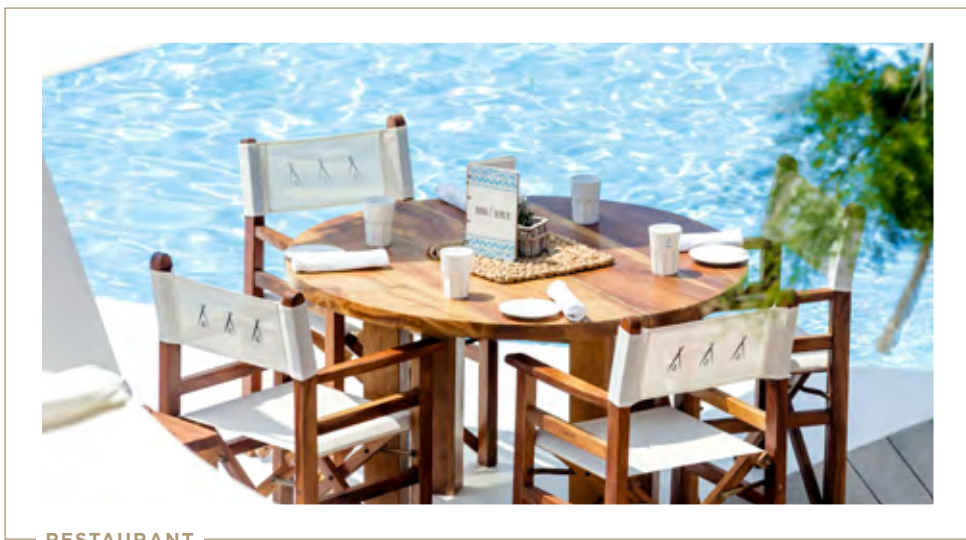

Bed Prices 2021

RESTAURANT