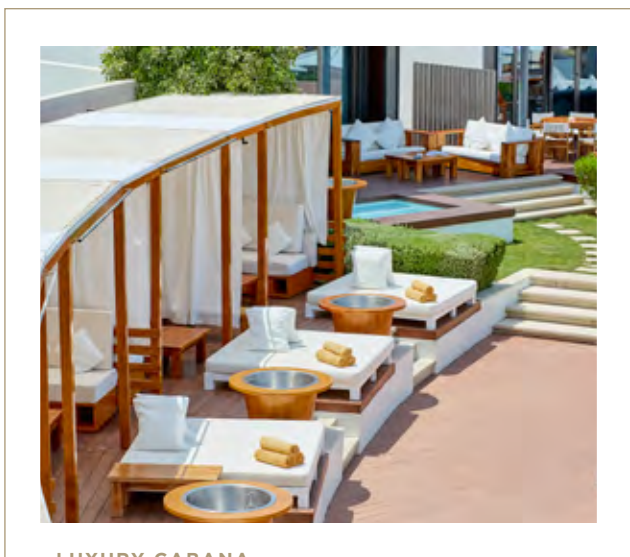

LUXURY CABANA